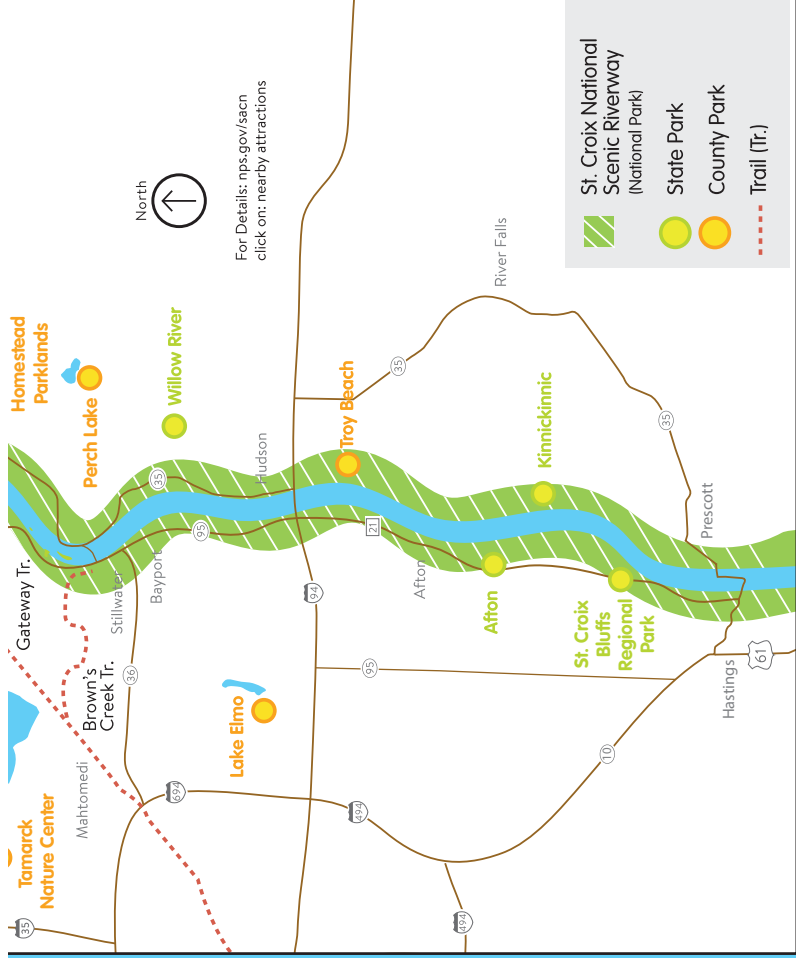

Your Guide to  
**powerup**  
in the  
St. Croix Valley

St. Croix National  
Scenic Riverway  
(National Park)

State Park

County Park

Trail (Tr.)

For Details: [nps.gov/sacrn](https://nps.gov/sacrn)  
click on: nearby attractions

North

# minnesota

<b>PARK/TRAIL</b>	<b>HIKE</b>	<b>BIKE</b>	<b>PADDLE</b>	<b>CAMP</b>	<b>RENTALS</b>	<b>FEES</b>
Afton State Park	X	X	X	X	Snowshoes	Y
Bald Eagle-Otter Lakes Regional Park	X		X		XC skis & snowshoes at Tamarack Nature Center	N
Big Marine Park Reserve	X	X	X		N	Y
Brown's Creek State Trail	X	X			N	N
Gateway State Trail	X	X			N	N
Hardwood Creek Regional Trail	X	X			N	N
Ki Chi Saga Park	X		X		N	N
Lake Elmo Park Reserve	X	X	X	X	N	Y
Minnesota Interstate State Park	X		X	X	Canoes, kayaks, shuttles	Y
Pine Point Regional Park	X	X			N	Y
Square Lake Park			X		N	Y
St. Croix Bluffs Regional Park	X		X	X	N	Y
St. Croix National Scenic Riverway	X		X	X	N	N
Tamarack Nature Center	X				XC skis & snowshoes	N
Wild River State Park	X	X	X	X	Canoes, kayaks, shuttles, XC skis, snowshoes	Y
William O'Brien State Park		X	X	X	Canoes, kayaks, paddleboards	Y

# wisconsin

<b>PARK/TRAIL</b>	<b>HIKE</b>	<b>BIKE</b>	<b>PADDLE</b>	<b>CAMP</b>	<b>RENTALS</b>	<b>FEES</b>
Apple River County Park	X		X	X	N	Y
Black Brook County Park			X		N	N
Gandy Dancer Trail	X	X			N	Y
Glen Hills County Park (not pictured on map)	X		X	X	Canoes, paddleboats, kayaks, paddleboards	Y
Homestead Parklands/Perch Lake	X		X		Canoes, paddleboats, kayaks, paddleboards	Y
Kinnickinnic State Park	X		X		Snowshoes	Y
Lotus Lake County Park	X		X		N	N
St. Croix National Scenic Riverway	X		X	X	N	N
Seven Lakes Trail	X	X			N	Y
Troy Beach			X		N	Y
Willow River State Park	X		X	X	Snowshoe, canoes, kayaks	Y
Wisconsin Interstate State Park	X		X	X	N	Y